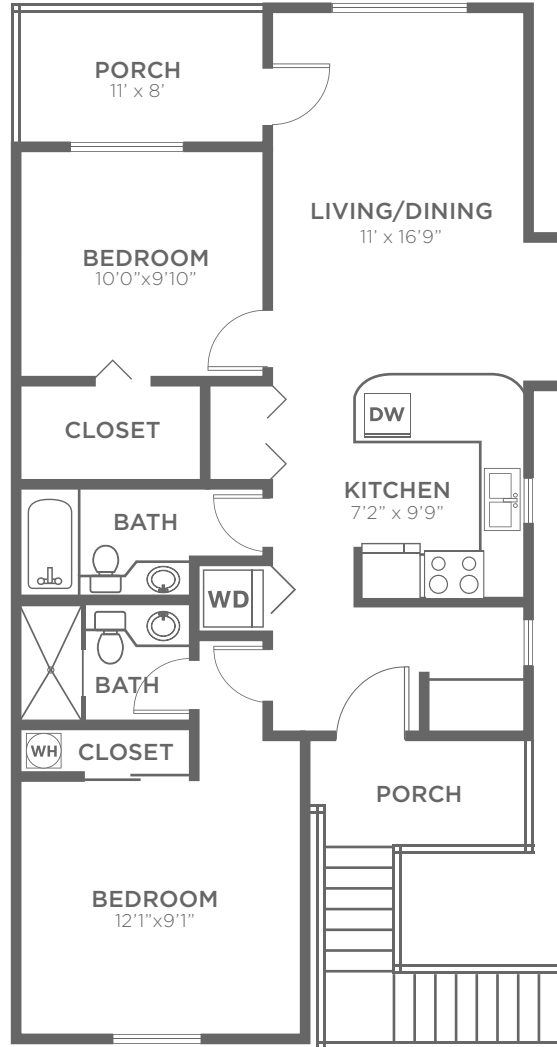

Bishop

2 BED / 2 BATH

872
SQ.FT.

Barkley
APARTMENT HOMES

3126 Racine St. | Bellingham, WA 98226

360-647-2818 | www.barkleyonracine.com

Dimensions and square footage shown are approximate and pricing/availability is subject to change.