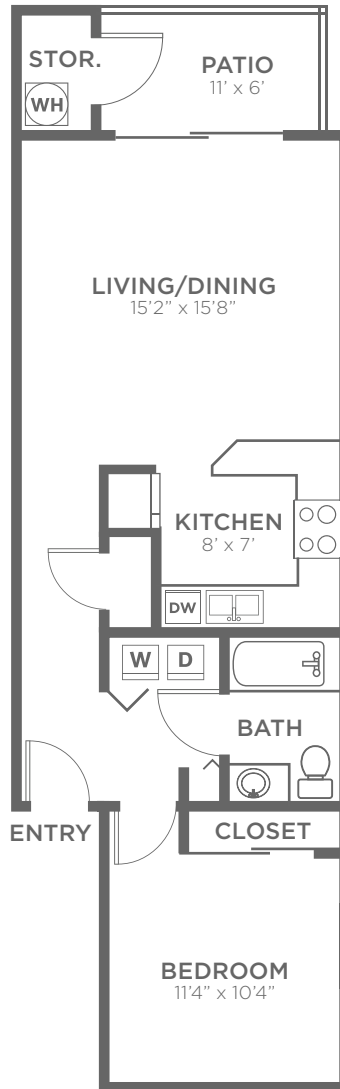

Carnation

1 BED / 1 BATH

685
SQ.FT.

Barkley
APARTMENT HOMES

3126 Racine St. | Bellingham, WA 98226

360-647-2818 | www.barkleyonracine.com

Dimensions and square footage shown are approximate and pricing/availability is subject to change.