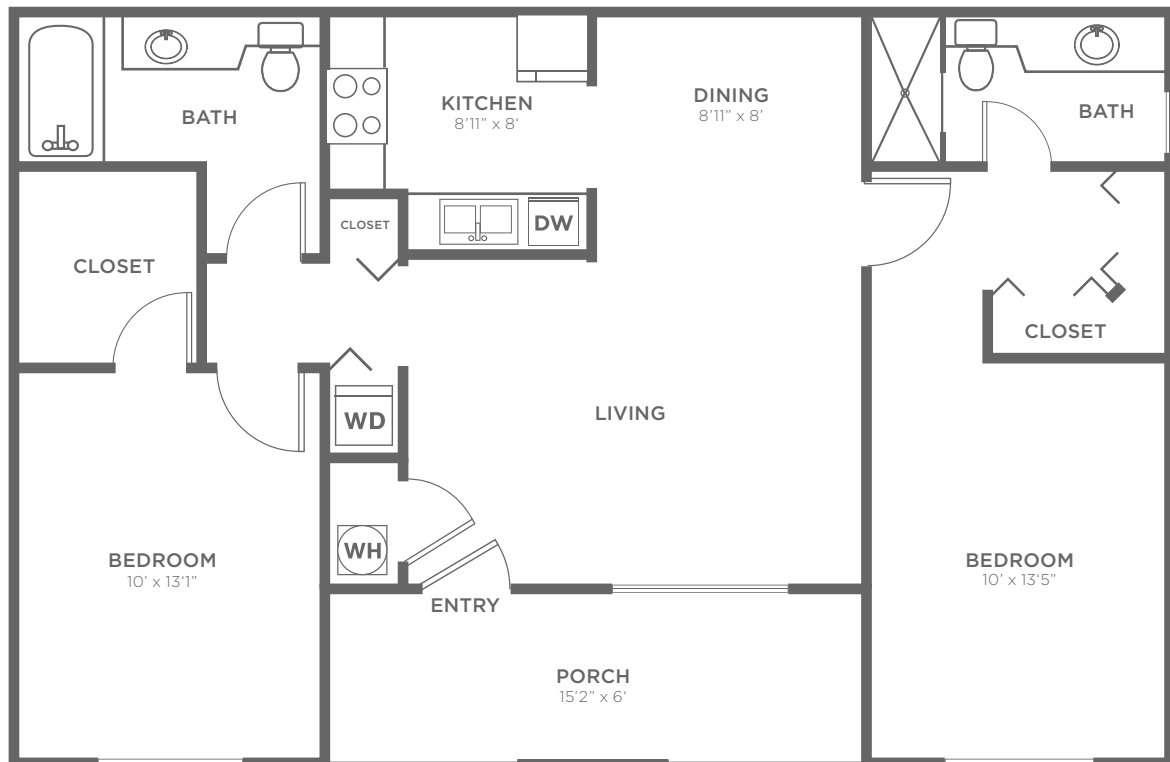

Cedar

2 BED / 2 BATH

932
SQ.FT.

Barkley
APARTMENT HOMES

3126 Racine St. | Bellingham, WA 98226

360-647-2818 | www.barkleyonracine.com

Dimensions and square footage shown are approximate and pricing/availability is subject to change.