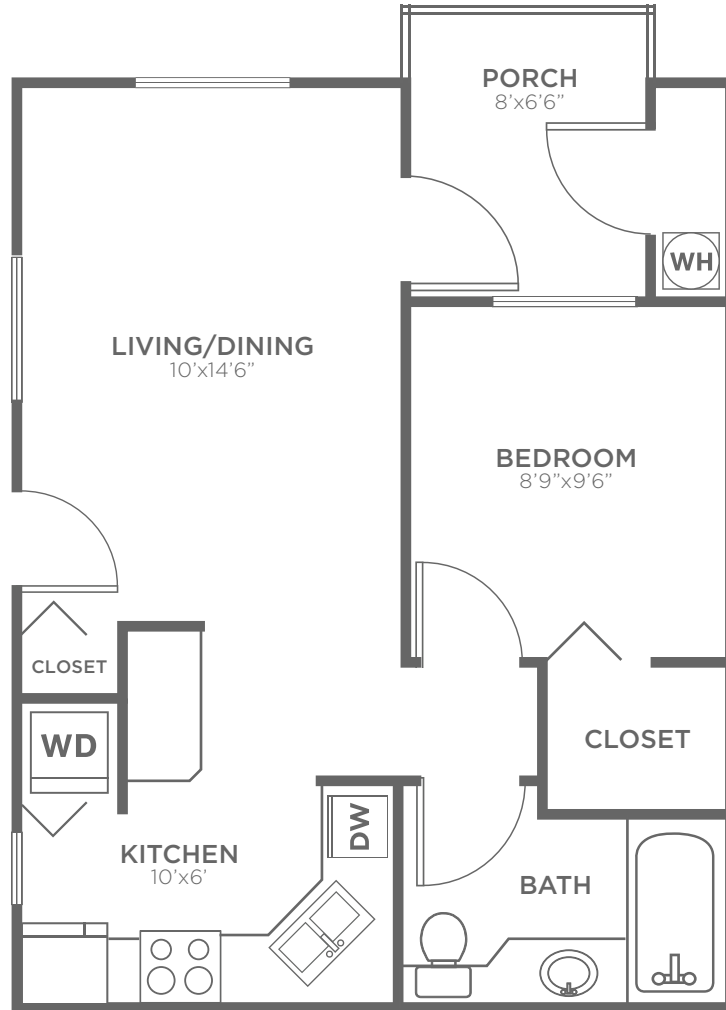

Fir

1 BED / 1 BATH

466
SQ.FT.

Barkley
APARTMENT HOMES

3126 Racine St. | Bellingham, WA 98226

360-647-2818 | www.barkleyonracine.com

Dimensions and square footage shown are approximate and pricing/availability is subject to change.