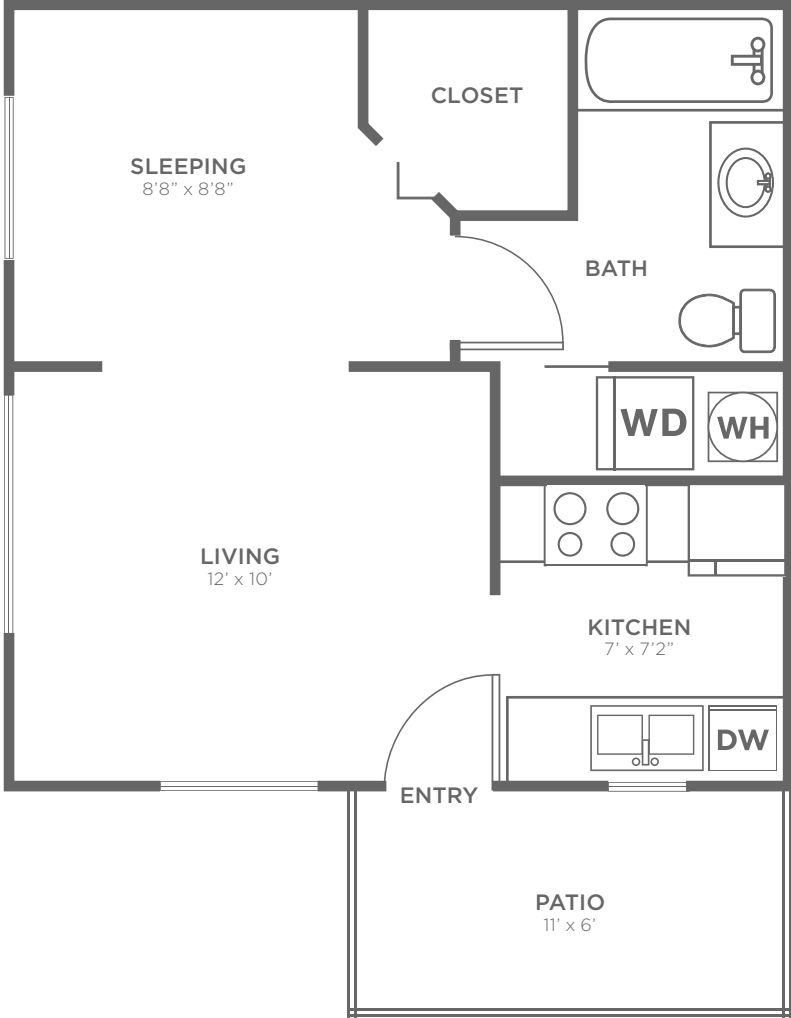

Lily

STUDIO / 1 BATH

400
SQ.FT.

Barkley

APARTMENT HOMES

3126 Racine St. | Bellingham, WA 98226

360-647-2818 | www.barkleyonracine.com

Dimensions and square footage shown are approximate and pricing/availability is subject to change.