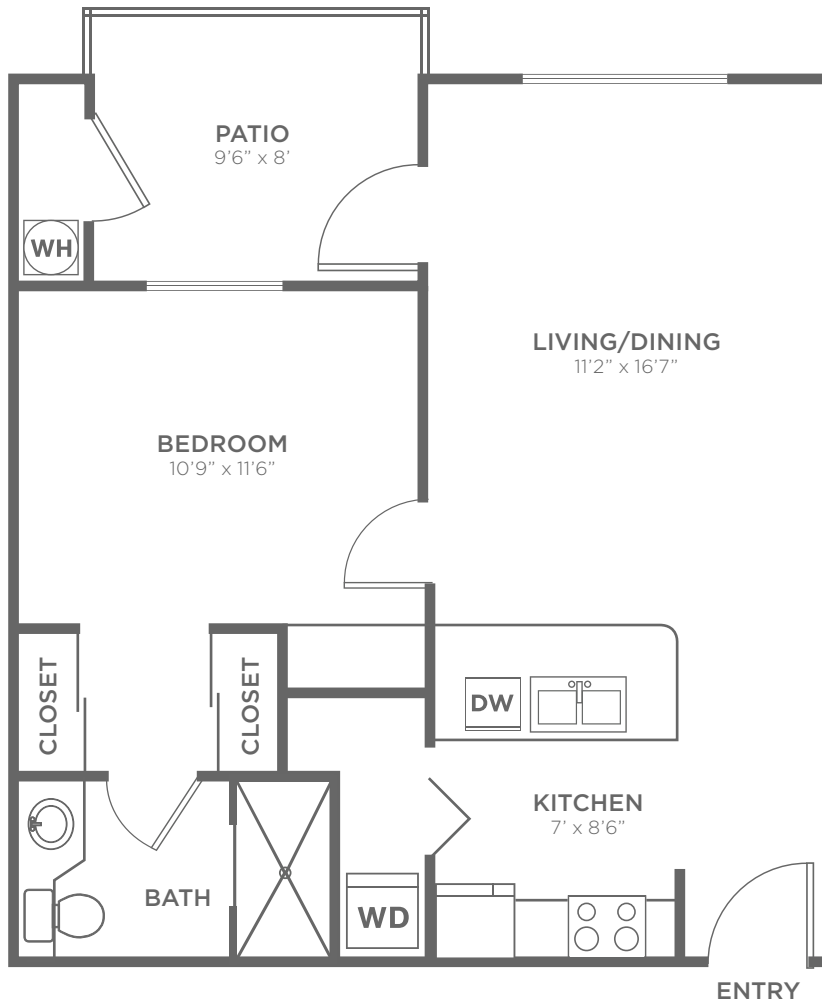

Maple

1 BED / 1 BATH

553
SQ.FT.

Barkley
APARTMENT HOMES

3126 Racine St. | Bellingham, WA 98226

360-647-2818 | www.barkleyonracine.com

Dimensions and square footage shown are approximate and pricing/availability is subject to change.