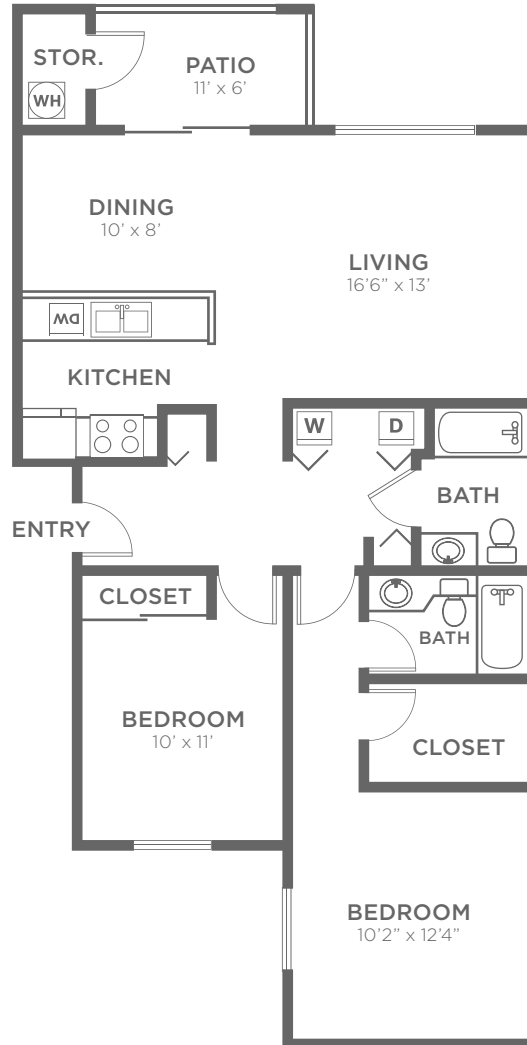

Orchid

2 BED / 2 BATH

1008
SQ.FT.

Barkley
APARTMENT HOMES

3126 Racine St. | Bellingham, WA 98226

360-647-2818 | www.barkleyonracine.com

Dimensions and square footage shown are approximate and pricing/availability is subject to change.