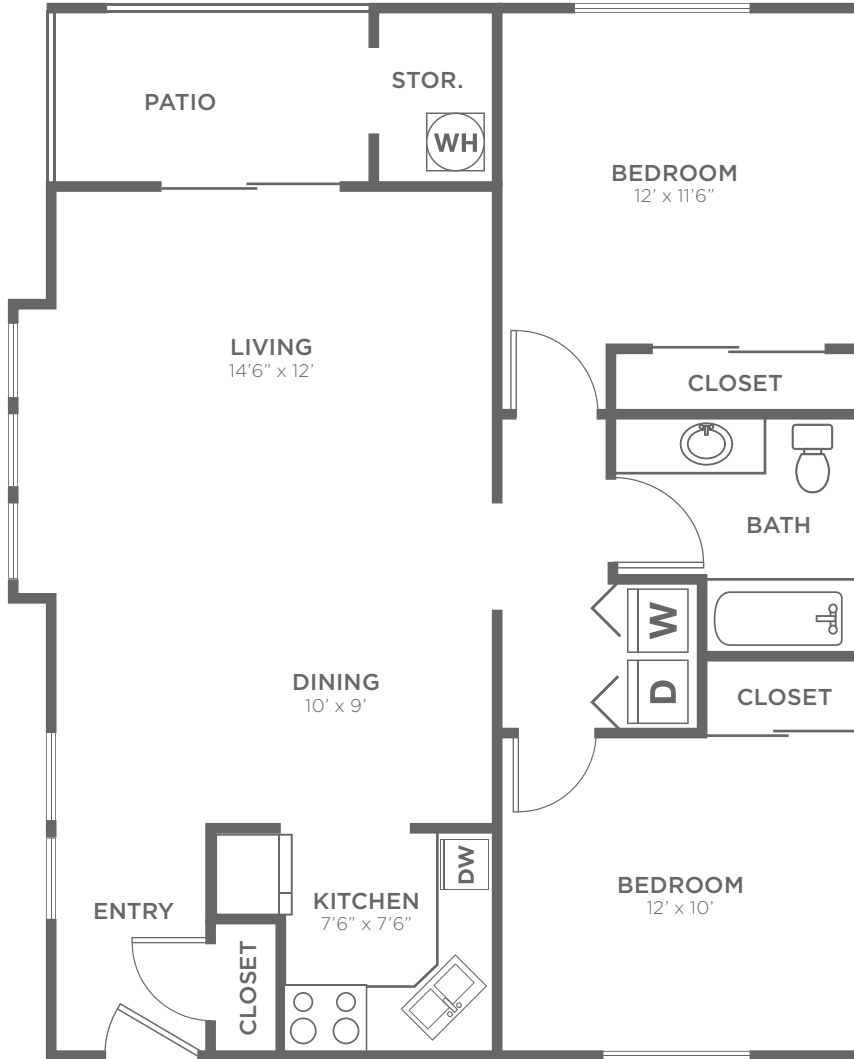

Rose

2 BED / 1 BATH

928
SQ.FT.

Barkley
APARTMENT HOMES

3126 Racine St. | Bellingham, WA 98226

360-647-2818 | www.barkleyonracine.com

Dimensions and square footage shown are approximate and pricing/availability is subject to change.