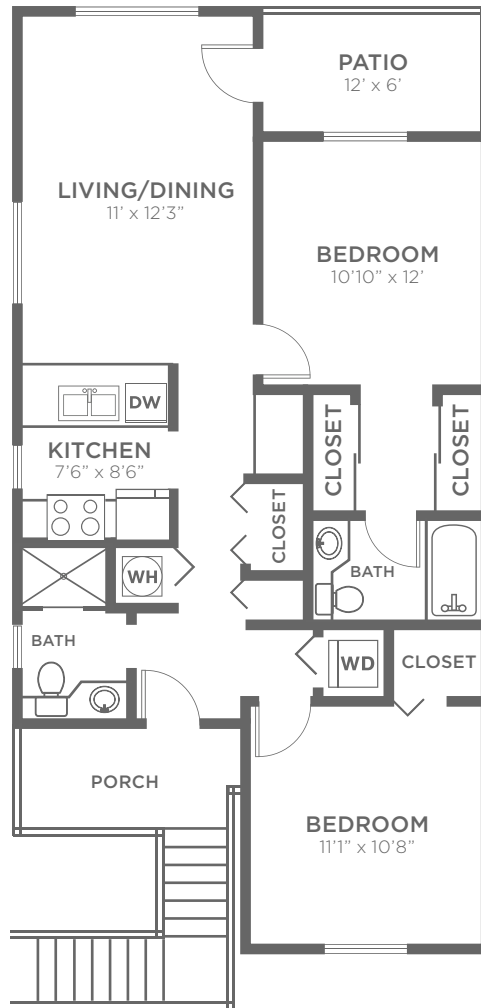

Spruce

2 BED / 2 BATH

871
SQ.FT.

Barkley

APARTMENT HOMES

3126 Racine St. | Bellingham, WA 98226

360-647-2818 | www.barkleyonracine.com

Dimensions and square footage shown are approximate and pricing/availability is subject to change.