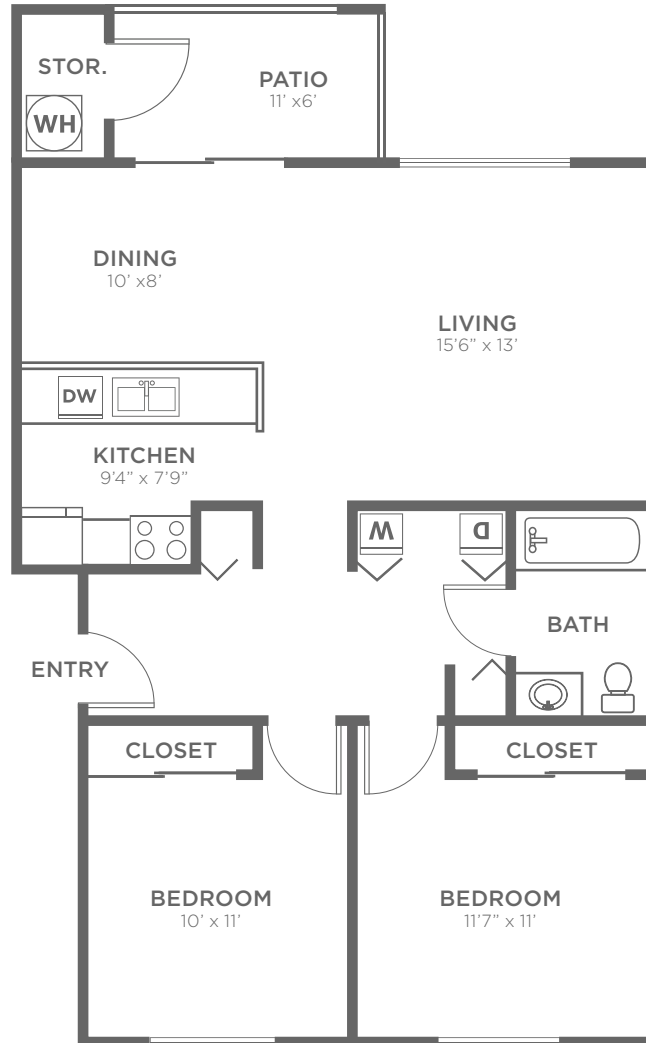

Sylvan

2 BED / 1 BATH

810
SQ.FT.

Barkley
APARTMENT HOMES

3126 Racine St. | Bellingham, WA 98226

360-647-2818 | www.barkleyonracine.com

Dimensions and square footage shown are approximate and pricing/availability is subject to change.