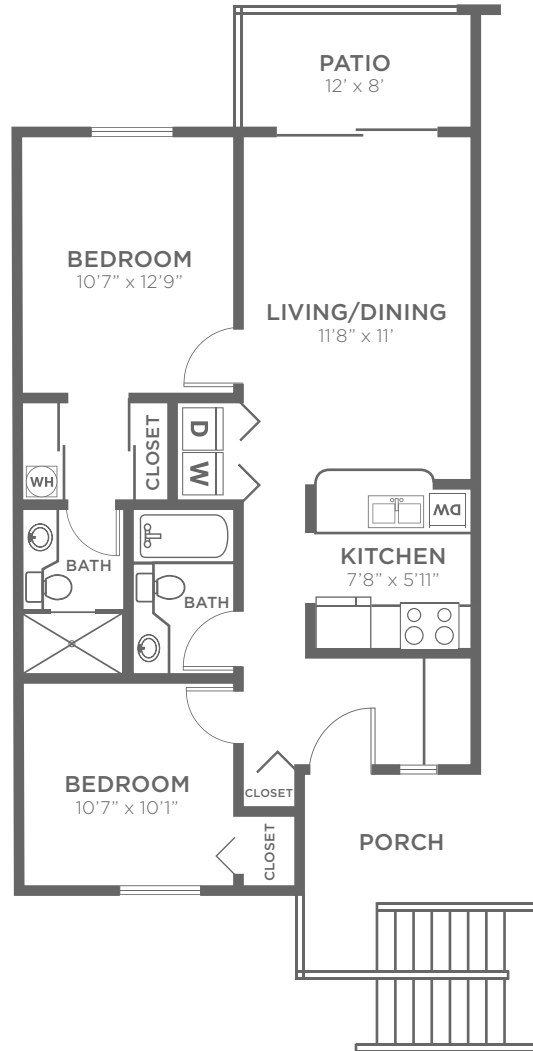

# Willow

2 BED / 2 BATH

822  
SQ.FT.

**Barkley**  
APARTMENT HOMES

3126 Racine St. | Bellingham, WA 98226

360-647-2818 | [www.barkleyonracine.com](http://www.barkleyonracine.com)

*Dimensions and square footage shown are approximate and pricing/availability is subject to change.*